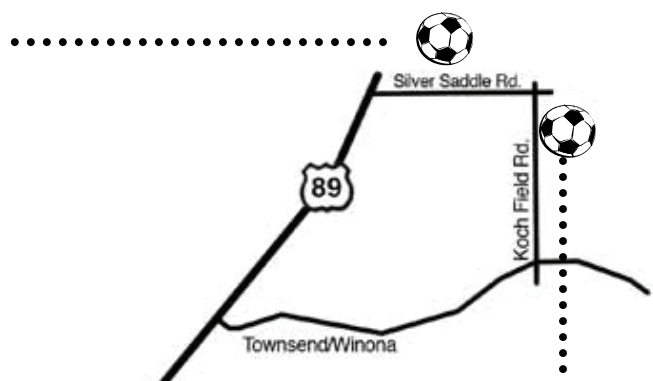

MOUNT ELDEN MIDDLE SCHOOL (MEMS)
3223 N. Fourth Street

From Milton/ Santa Fe/ Rt. 66:

- Continue east of downtown on Milton/ Santa Fe/ Rt. 66
- Turn left onto Fourth St.
- Continue North through two lights
- School entrance is north of Cedar Ave./ Lockett Rd. on left

CROMER/ LINCOLN
7150 E. Silver Saddle Road

From I-40:

- Exit 201 Country Club
- North on Country Clun to Milton/ Santa Fe/ Rt. 66
- See Below

From Milton/ Santa Fe/ Rt. 66:

- Continue north on 89 North past Townsend/ Winona intersection
- Right (East) on Silver Saddle

PEAKS VIEW PARK
Koch Field Road

From I-40:

- Exit 201 Country Club
- North on Country Clun to Milton/ Santa Fe/ Rt. 66
- See Below

From Milton/ Santa Fe/ Rt. 66:

- Continue north on 89 North
- Continue 1.8 miles past Flagstaff Mall
- Right on Townsend/ Winona 2.4 miles
- Left at '+' on Koch Field Rd.
- 1 mile to park on right

From Santa Fe/ Rt. 66:

- Turn left onto Beaver Street (South)
- Turn left onto Butler Avenue (East)
- Turn right on San Francisco
- Turn right onto Pine Knoll Drive
- Parking on right/ fields are across from