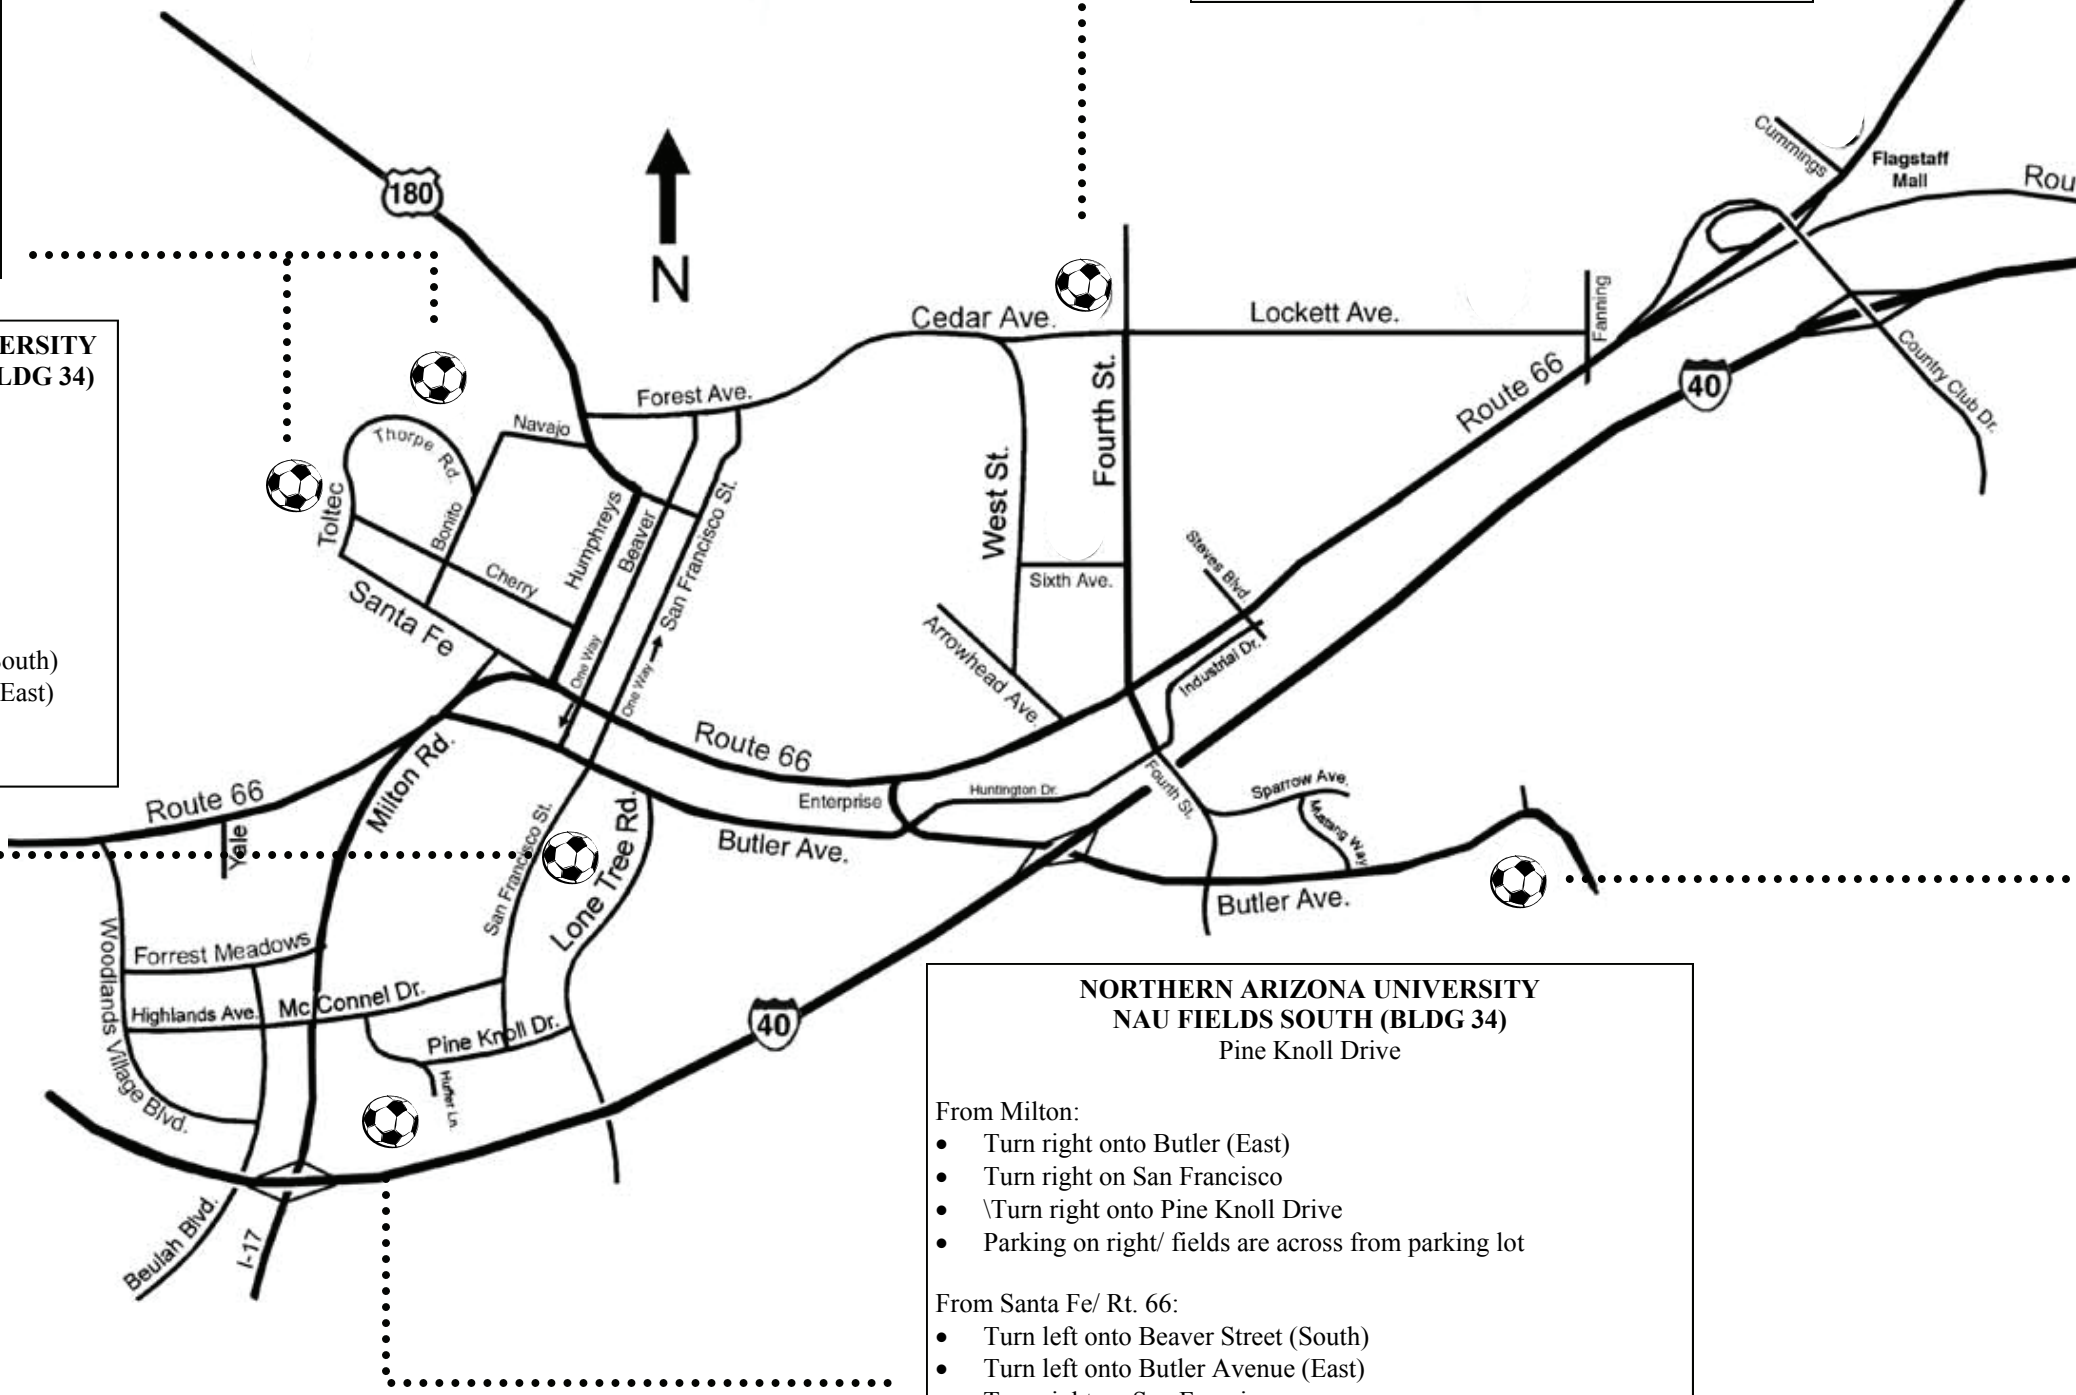

CROMER/ LINCOLN
7150 E. Silver Saddle Road

From I-40:

- Exit 201 Country Club
- North on Country Clun to Milton/ Santa Fe/ Rt. 66
- See Below

From Milton/ Santa Fe/ Rt. 66:

- Continue north on 89 North past Townsend/ Winona intersection
- Right (East) on Silver Saddle

PEAKS VIEW PARK
Koch Field Road

From I-40:

- Exit 201 Country Club
- North on Country Clun to Milton/ Santa Fe/ Rt. 66
- See Below

From Milton/ Santa Fe/ Rt. 66:

- Continue north on 89 North
- Continue 1.8 miles past Flagstaff Mall
- Right on Townsend/ Winona 2.4 miles
- Left at '+' on Koch Field Rd.
- 1 mile to park on right

From Milton:

- Turn right onto Butler (East)
- Turn right on San Francisco
- Stadium on left

From Santa Fe/ Rt. 66:

- Turn left onto Beaver Street (South)
- Turn left onto Butler Avenue (East)
- Turn right on San Francisco
- Stadium on left